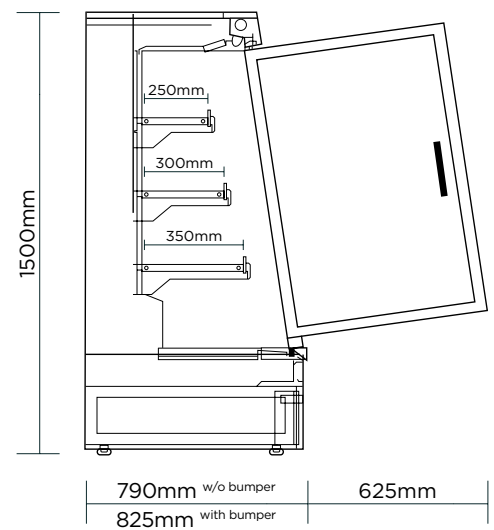

Semi Vertical Display Fridge 2500mm - 4 Doors - Hinged

| Multideck Display Fridges

Semi Vertical Display Fridge 2500mm - 4 Doors - Hinged

| Multideck Display Fridges

SPECIFICATIONS

Model Number	SVM2500HD-NR
Part Number	3335642-NR
Volume	885L
Unit Weight	290kg
Packaged Weight	315kg
Total Display Area	3.49m ²
Adjustable Temp. Range	-1°C to +10°C
Max. Ambient Temp.	25°C
Climate Class	3M1
Energy Consumption	6.9kWh/24h
GEMS Star Rating	8 stars
Refrigeration Capacity	842W
Refrigerant	R290
Air Circulation	Fan Forced
Rated Current	3.66A
Electrical Voltage	220-240V
Frequency	50Hz
Power Supply	Single Phase
Plug Supplied	1 X 10A

Plug Location	Rear
Cord Length	2m
Colour	Black
Internal Light	LED
Colour Temperature	4000K
No. of Doors	4
Door Type	Glass
Door Style	Hinged
Door Lock	No
Self-Closing Door	Yes
Door Swing Dimensions	575mm
Total Depth of Door Open	1315mm
No of Shelf Tiers inc Base	4
Shelf Type	Adjustable
Shelves Dimensions	250(d), 300(d), 350(d) mm
Temp. Controller	Digital
Air Curtain	Yes
Castors	Yes
Warranty	2 Years Bromic Extra Care Warranty - Labour and Parts

DIMENSIONS

	External (mm)
Width	2584
Depth	775
Height	1500
	Internal (mm)
Width	2500
Depth	400
Height	1050
	Packaged (mm)
Width	2650
Depth	865
Height	1950