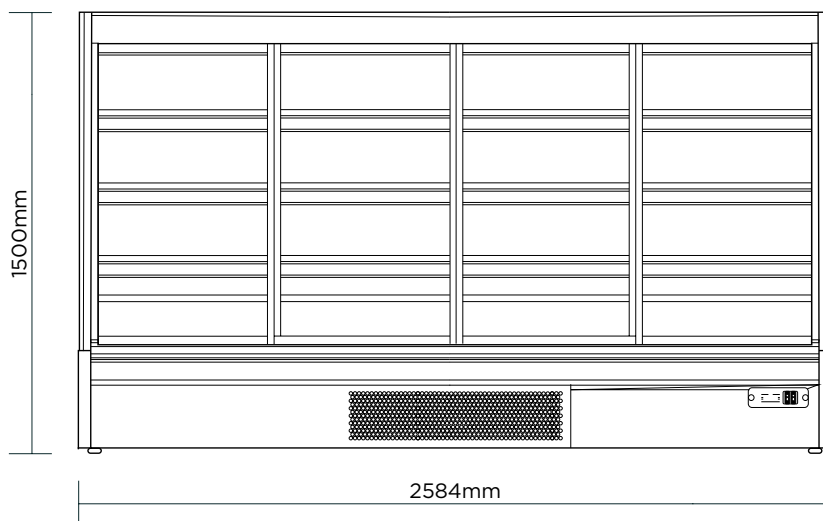

Semi Vertical Display Fridge 2500mm - 4 Doors - Hinged

| Multideck Display Fridges

Semi Vertical Display Fridge 2500mm - 4 Doors - Hinged

| Multideck Display Fridges

SPECIFICATIONS

Model Number	SVM2500HD-NR
Part Number	3335642-NR
Volume	885L
Unit Weight	290kg
Packaged Weight	315kg
Total Display Area	3.49m ²
Adjustable Temp. Range	-1°C to +10°C
Max. Ambient Temp.	25°C
Climate Class	3M1
Energy Consumption	6.9kWh/24h
GEMS Star Rating	8 stars
Refrigeration Capacity	842W
Refrigerant	R290
Air Circulation	Fan Forced
Rated Current	3.66A
Electrical Voltage	220-240V
Frequency	50Hz
Power Supply	Single Phase
Plug Supplied	1 X 10A

Plug Location	Rear
Cord Length	2m
Colour	Black
Internal Light	LED
Colour Temperature	4000K
No. of Doors	4
Door Type	Glass
Door Style	Hinged
Door Lock	No
Self-Closing Door	Yes
Door Swing Dimensions	575mm
Total Depth of Door Open	1315mm
No of Shelf Tiers inc Base	4
Shelf Type	Adjustable
Shelves Dimensions	250(d), 300(d), 350(d) mm
Temp. Controller	Digital
Air Curtain	Yes
Castors	Yes
Warranty	2 Years Bromic Extra Care Warranty - Labour and Parts

DIMENSIONS

	External (mm)
Width	2584
Depth	775
Height	1500
	Internal (mm)
Width	2500
Depth	400
Height	1050
	Packaged (mm)
Width	2650
Depth	865
Height	1950