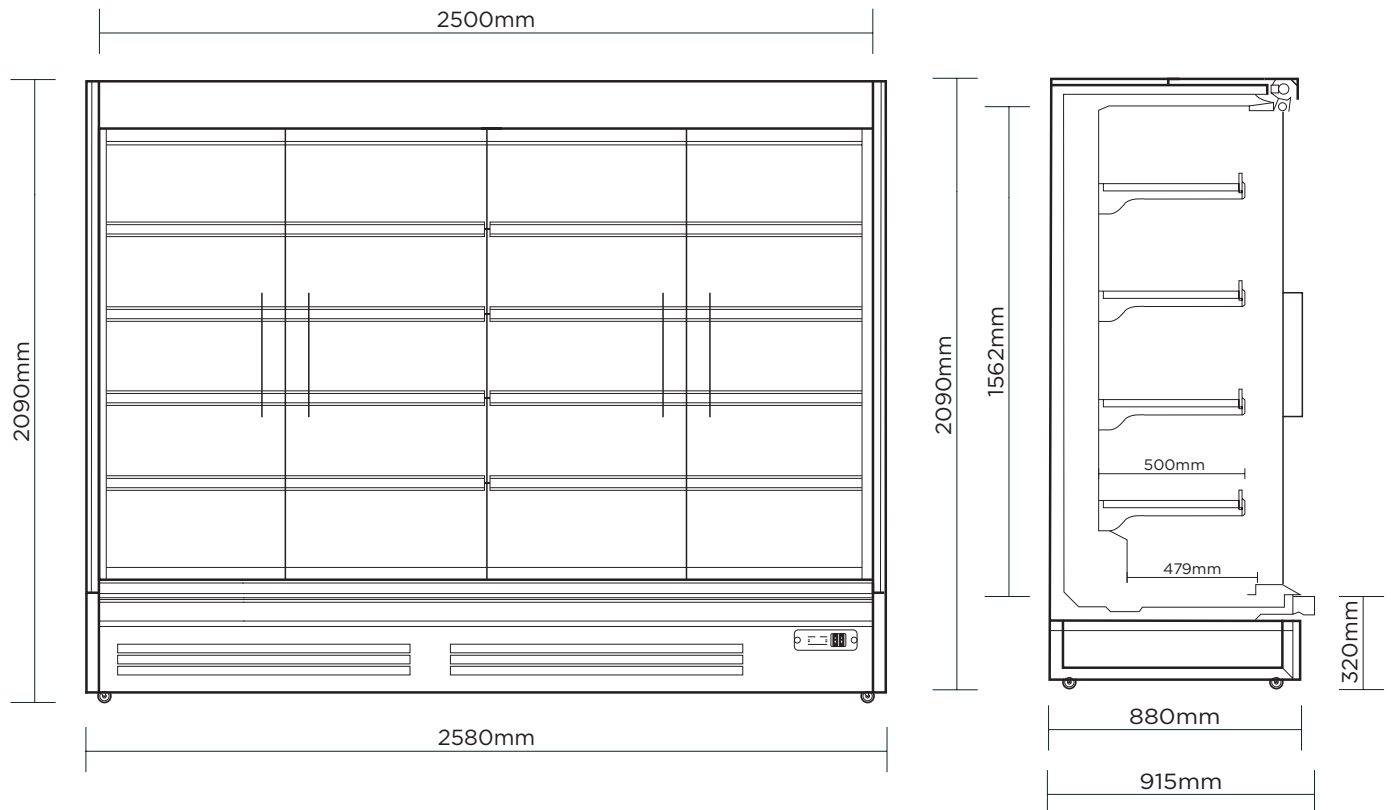

# Full Height Multideck Fridge 2500mm - 4 Doors - Hinged

| Multideck Display Fridges

\*The image is meant solely for illustrative purposes and may not provide an accurate representation of the unit.

## Full Height Multideck Fridge 2500mm - 4 Doors - Hinged

Multideck Display Fridges

Plug Location	Rear, bottom left
Cord Length	2m
Colour	Black
Internal Light	LED
Colour Temperature	4000K
No of Shelf Tiers incl. Base	4 + 4 + base
Shelf Type	Adjustable height and angle
Shelves Dimensions	2490(w) x 500(d) mm
Temp. Controller	Digital
Air Curtain	Yes
Number of Doors	4
Door Type	Glass
Door Style	Hinged
Door Lock	No
Self-Closing Door	Yes
Door Swing Dimension	625mm
Castors	Yes
Warranty	2 Years Bromic Extra Care Warranty - Labour and Parts

### DIMENSIONS

	External (mm)
Width	2580
Depth	915
Height	2090
	Internal (mm)
Width	2500
Depth	680
Height	1562
	Packaged (mm)
Width	2750
Depth	980
Height	2350