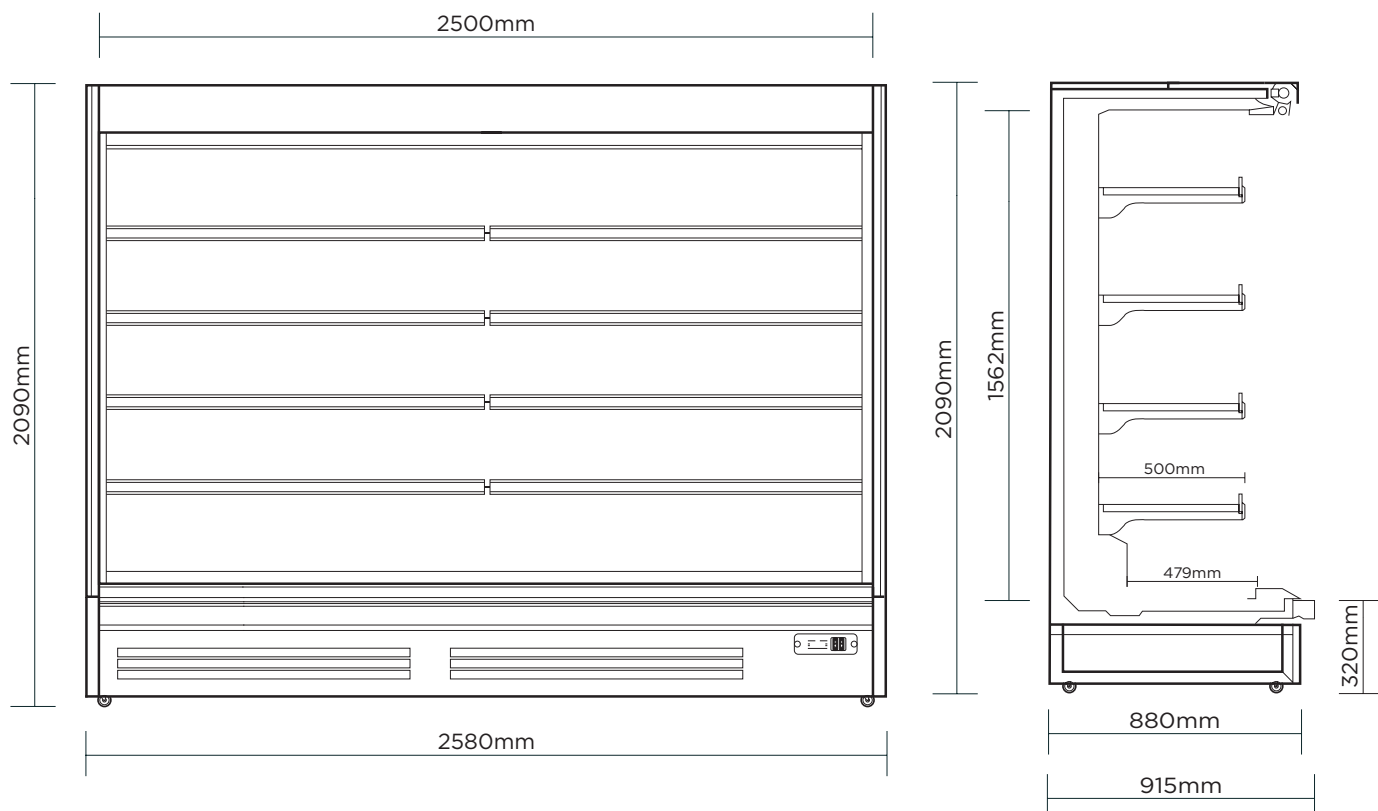

Full Height Multideck Fridge 2500mm - Open Display

| Multideck Display Fridges

*The image is meant solely for illustrative purposes and may not provide an accurate representation of the unit.

Full Height Multideck Fridge 2500mm - Open Display

Multideck Display Fridges

SPECIFICATIONS

| | |
|------------------------|-------------------|
| Model Number | FHM2500-NR |
| Part Number | 3335652-NR |
| Volume | 1629L |
| Unit Weight | 600kg |
| Packaged Weight | 640kg |
| Total Display Area | 5.6m ² |
| Adjustable Temp. Range | -1°C to +10°C |
| Max. Ambient Temp. | 25°C |
| Climate Class | 3M1 |
| Energy Consumption | 29.86kWh/24h |
| GEMS Star Rating | 4 stars |
| Refrigeration Capacity | 2116W |
| Refrigerant | R290 |
| Air Circulation | Fan Forced |
| Rated Current | 9.2A |
| Electrical Voltage | 230V |

| | |
|------------------------------|---|
| Frequency | 50Hz |
| Power Supply | Single Phase |
| Plug Supplied | 1 x 10A |
| Plug Location | Rear, bottom left |
| Cord Length | 2m |
| Colour | Black |
| Internal Light | LED |
| Colour Temperature | 4000K |
| No of Shelf Tiers incl. Base | 5 |
| Shelf Type | Adjustable height and angle |
| Shelves Dimensions | 2500(w) x 500(d) mm |
| Temp. Controller | Digital |
| Air Curtain | Yes |
| Castors | Yes |
| Warranty | 2 Years Bromic Extra Care Warranty - Labour and Parts |

DIMENSIONS

| | External (mm) |
|--------|---------------|
| Width | 2580 |
| Depth | 915 |
| Height | 2090 |
| | Internal (mm) |
| Width | 2500 |
| Depth | 680 |
| Height | 1562 |
| | Packaged (mm) |
| Width | 2750 |
| Depth | 980 |
| Height | 2350 |