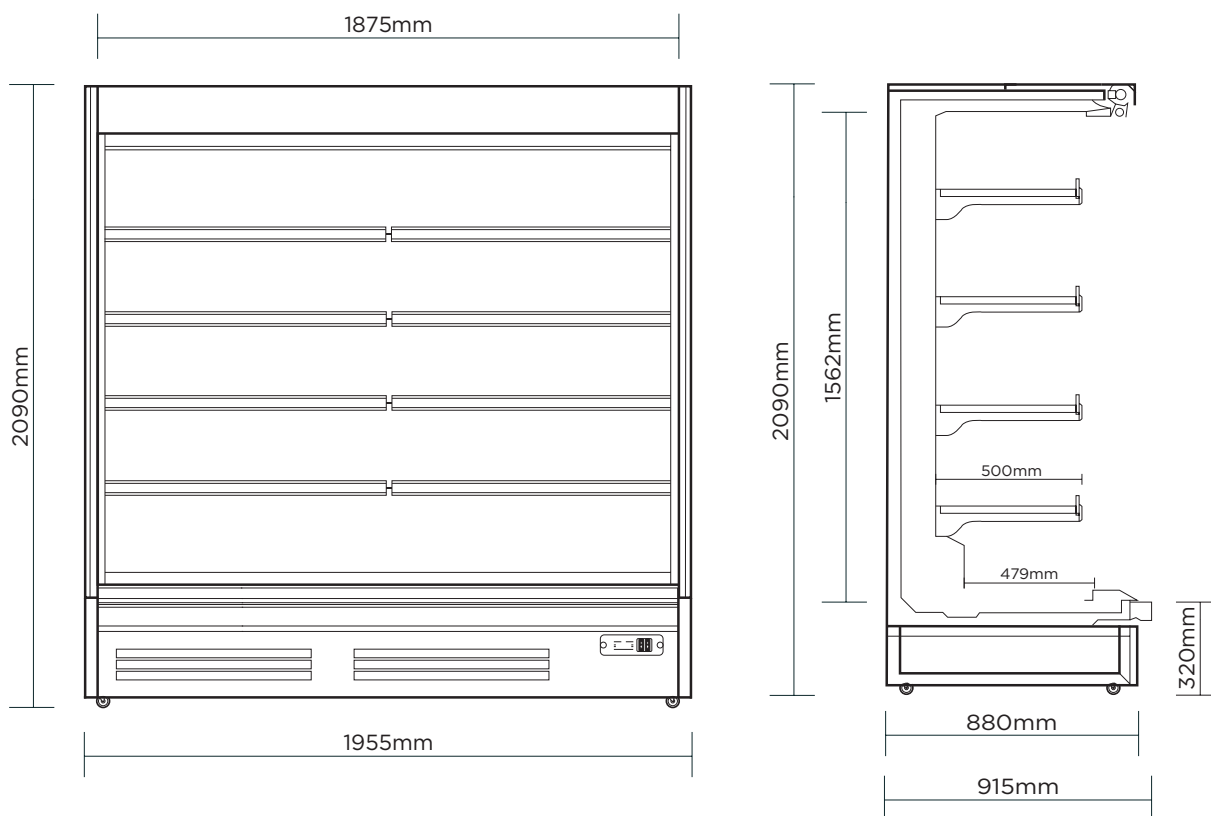

Full Height Multideck Fridge 1875mm - Open Display

Multideck Display Fridges

SPECIFICATIONS

Model Number	FHM1875-NR
Part Number	3335651-NR
Volume	1222L
Unit Weight	468kg
Packaged Weight	500kg
Total Display Area	4.06m²
Adjustable Temp. Range	-1°C to +10°C
Max. Ambient Temp.	25°C
Climate Class	3M1
Energy Consumption	21.6kWh/24h
GEMS Star Rating	4 stars
Refrigeration Capacity	1631W
Refrigerant	R290
Air Circulation	Fan Forced
Rated Current	7.09A
Electrical Voltage	230V

Frequency	50Hz
Power Supply	Single Phase
Plug Supplied	1 x 10A
Plug Location	Rear, bottom left
Cord Length	2m
Colour	Black
Internal Light	LED
Colour Temperature	4000K
No of Shelf Tiers incl. Base	5
Shelf Type	Adjustable height and angle
Shelves Dimensions	1875(w) x 500(d) mm
Temp. Controller	Digital
Air Curtain	Yes
Castors	Yes
Warranty	2 Years Bromic Extra Care Warranty - Labour and Parts

DIMENSIONS

	External (mm)
Width	1955
Depth	915
Height	2090
	Internal (mm)
Width	1875
Depth	680
Height	1562
	Packaged (mm)
Width	2125
Depth	980
Height	2350