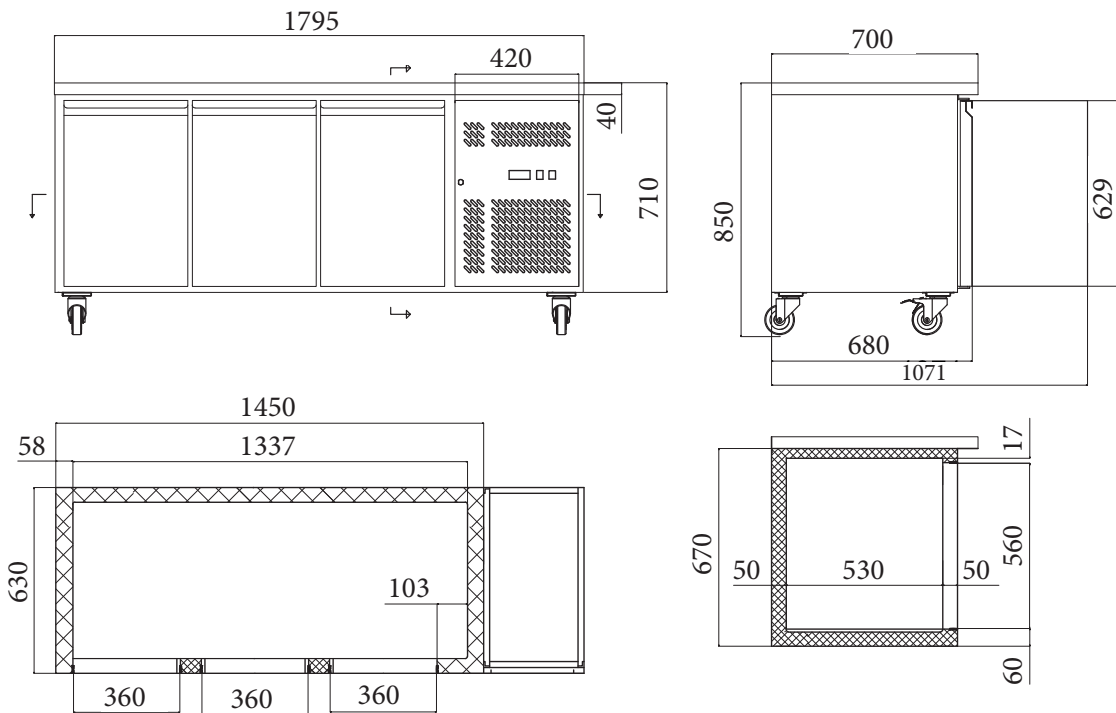

# Under Bench Fridge 417L - 3 Doors - Stainless Steel

| Bar Fridges & Freezers

# Under Bench Fridge 417L - 3 Doors - Stainless Steel

| Bar Fridges & Freezers

**SPECIFICATIONS** **DIMENSIONS**

Model Number	UBC1795SD-NR	Cord Length	2.5m	<b>External (mm)</b>	
Part Number	3735206-NR	Colour	Stainless Steel	<b>Width</b>	1795
Volume	417L	Internal Light	No	<b>Depth</b>	700
Unit Weight	142kg	No. of Doors	3	<b>Height</b>	850
Packaged Weight	147kg	Door Type	Solid	<b>Internal (mm)</b>	
Adjustable Temp. Range	+1 to +5°C	Door Style	Hinged	<b>Width</b>	1337
Max. Ambient Temp.	38°C	Door Lock	No	<b>Depth</b>	530
Climate Class	4M1	Self-Closing Door	Yes	<b>Height</b>	589
Energy Consumption	3.341kWh/24h	Door Swing Dimension	371mm	<b>Packaged (mm)</b>	
GEMS Star Rating	4 stars	Total Depth of Door Open	1071mm	<b>Width</b>	1825
Refrigeration Capacity	245W	No. of Shelf Tiers inc base	3	<b>Depth</b>	730
Refrigerant	R600a	Shelf Type	Adjustable	<b>Height</b>	910
Rated Current	2A	Shelves Dimensions	333(w) x 530(d) mm		
Electrical Voltage	220-240V	Temp. Controller	Digital		
Frequency	50Hz	Castors	Yes		
Power Supply	Single Phase	Warranty	2 Years Parts & Labour		
Power Plug	1 x 10A		Bromic Extra Care		
Plug Location	Bottom Right				