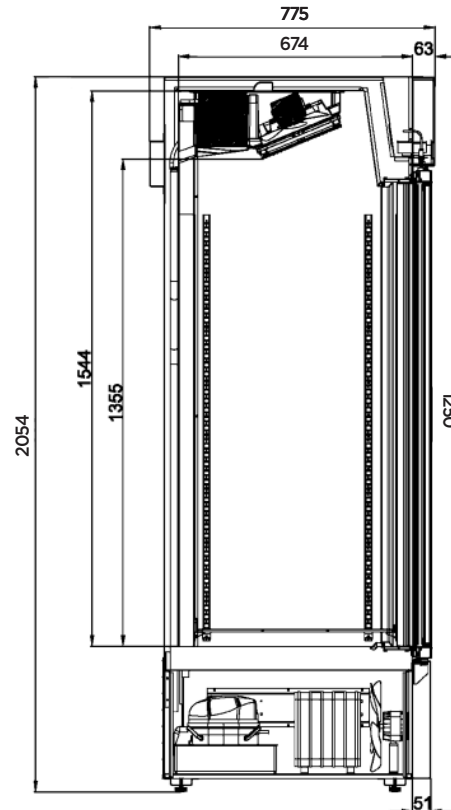

Accurate
temperature control
with digital controller

Upright Display Fridge 1082L - 2 Door - Flat Glass - Lightbox

| Upright Display Fridge

SPECIFICATIONS				DIMENSIONS	
Part Number	3736234	Internal Light	LED	External (mm)	Width 1200 Depth 775 Height 2054
Volume	1082L	Colour Temp.	6500K		
Unit Weight	195kg	Display Lightbox	Yes		
Packaged Weight	210kg	No. of Doors	2	Internal (mm)	Width 1090 Depth 674 Height 1250
Adjustable Temp. Range	-1 to 5°C	Door Type	Glass		
Max. Ambient Temp. Range	43°C	Door Glass Type	Double glazed Low-E Glass + Argon Gas		
Climate Class	3M1	Door Shape	Flat	Packaged (mm)	Width 1240 Depth 790 Height 2120
GEMS Star Rating	8	Door Style	Hinged		
Energy Consumption	4.06 kWh/24h	Door Lock	Yes		
Refrigeration Capacity	1065W	Self-Closing Door	Yes	Warranty	4 Years Bromic Extra Care Warranty - Labour and Parts
Refrigerant	R290	Door Swing Dimension	512mm		
Air-Circulation	Fan Forced	Total Depth of Door Open	1303mm		
Rated Current	5A	No. of Shelf Tiers incl Base	6		
Electrical Voltage	220-240V	Shelf Type	Adjustable		
Frequency	50Hz	Shelf Dimensions	1072(w) x 527(d) mm		
Power Supply	Single Phase	Temp. Controller	Digital		
Power Plug	1 x 10A	Castors	Yes		
Plug Location	Rear, bottom right	Colour	Silver		
Cord Length	1m				