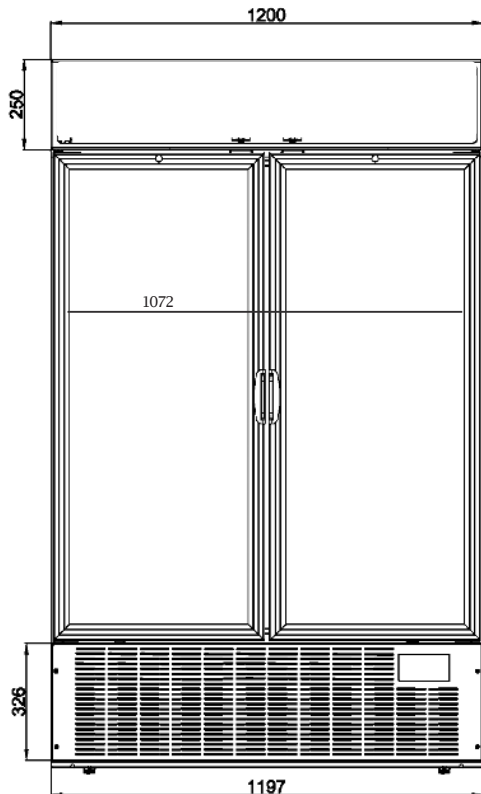

Accurate
temperature control
with digital controller

Upright Display Fridge 1082L - 2 Door - Flat Glass - Lightbox

| Upright Display Fridge

SPECIFICATIONS				DIMENSIONS	
Part Number	3736234	Internal Light	LED	External (mm)	Width 1200 Depth 775 Height 2054
Volume	1082L	Colour Temp.	6500K		
Unit Weight	195kg	Display Lightbox	Yes		
Packaged Weight	210kg	No. of Doors	2	Internal (mm)	Width 1090 Depth 674 Height 1250
Adjustable Temp. Range	-1 to 5°C	Door Type	Glass		
Max. Ambient Temp. Range	43°C	Door Glass Type	Double glazed Low-E Glass + Argon Gas		
Climate Class	3M1	Door Shape	Flat	Packaged (mm)	Width 1240 Depth 790 Height 2120
GEMS Star Rating	8	Door Style	Hinged		
Energy Consumption	4.06 kWh/24h	Door Lock	Yes		
Refrigeration Capacity	1065W	Self-Closing Door	Yes	Warranty	4 Years Bromic Extra Care Warranty - Labour and Parts
Refrigerant	R290	Door Swing Dimension	512mm		
Air-Circulation	Fan Forced	Total Depth of Door Open	1303mm		
Rated Current	5A	No. of Shelf Tiers incl Base	6		
Electrical Voltage	220-240V	Shelf Type	Adjustable		
Frequency	50Hz	Shelf Dimensions	1072(w) x 527(d) mm		
Power Supply	Single Phase	Temp. Controller	Digital		
Power Plug	1 x 10A	Castors	Yes		
Plug Location	Rear, bottom right	Colour	Silver		
Cord Length	1m				