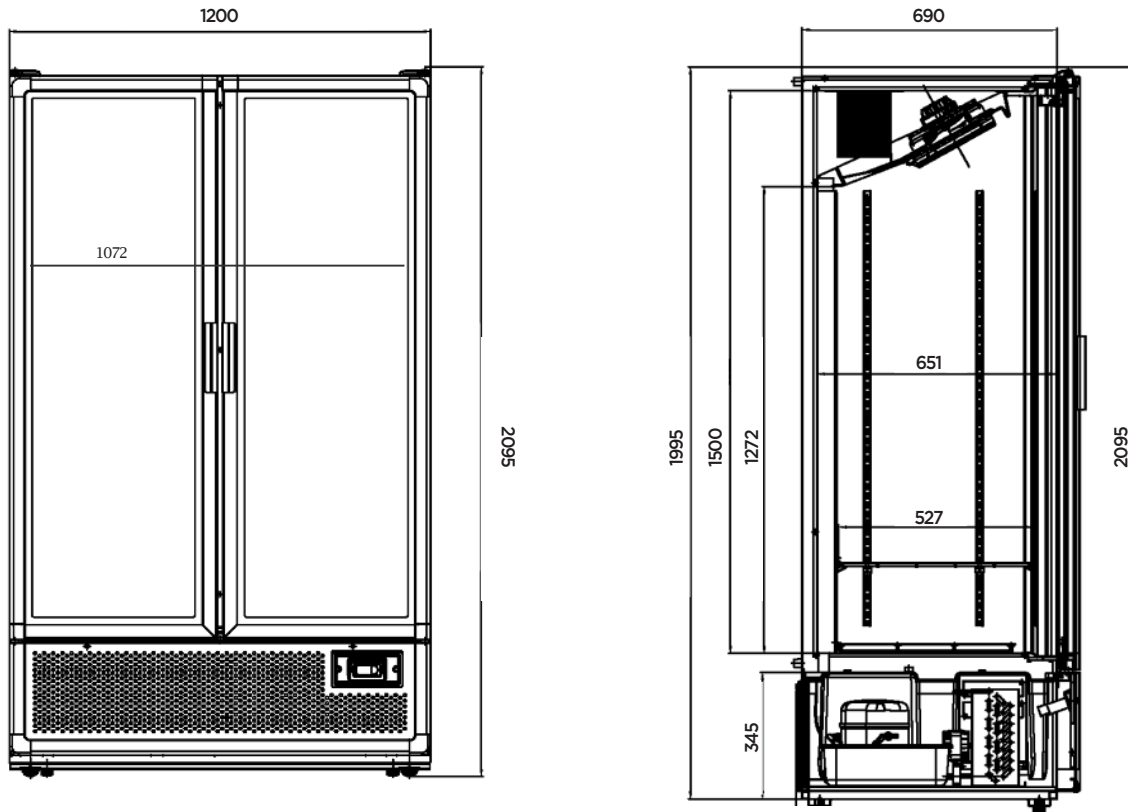

# Upright Display Fridge 1126L - 2 Door - Flat Glass

| Upright Display Fridge

# Upright Display Fridge 1126L - 2 Door - Flat Glass

| Upright Display Fridge

SPECIFICATIONS				DIMENSIONS	
Part Number	3736237	Internal Light	LED	<b>External (mm)</b>	
Volume	1126L	Colour Temp.	6500K		
Unit Weight	195kg	No. of Doors	2		
Packaged Weight	210kg	Door Type	Glass	<b>Width</b>	1200
Adjustable Temp. Range	-1 to 5°C	Door Glass Type	Double glazed Low-E Glass + Argon Gas	<b>Depth</b>	775
Max. Ambient Temp. Range	43°C	Door Shape	Flat	<b>Height</b>	2095
Climate Class	3M1	Door Style	Hinged	<b>Internal (mm)</b>	
GEMS Star Rating	8	Door Lock	Yes		
Energy Consumption	3.54 kWh/24h	Self-Closing Door	Yes		
Refrigeration Capacity	1097W	Door Swing Dimension	512mm	<b>Width</b>	1090
Refrigerant	R290	Total Depth of Door Open	1303mm	<b>Depth</b>	674
Air-Circulation	Fan Forced	No. of Shelf Tiers incl Base	6	<b>Height</b>	1500
Rated Current	5A	Shelf Type	Adjustable	<b>Packaged (mm)</b>	
Electrical Voltage	220-240V	Shelf Dimensions	1072(w) x 527(d) mm		
Frequency	50Hz	Temp. Controller	Digital		
Power Supply	Single Phase	Castors	Yes	<b>Width</b>	1240
Power Plug	1 x 10A	Colour	Black	<b>Depth</b>	790
Plug Location	Rear, bottom right	Warranty	4 Years Bromic Extra Care Warranty - Labour and Parts	<b>Height</b>	2120
Cord Length	1m				