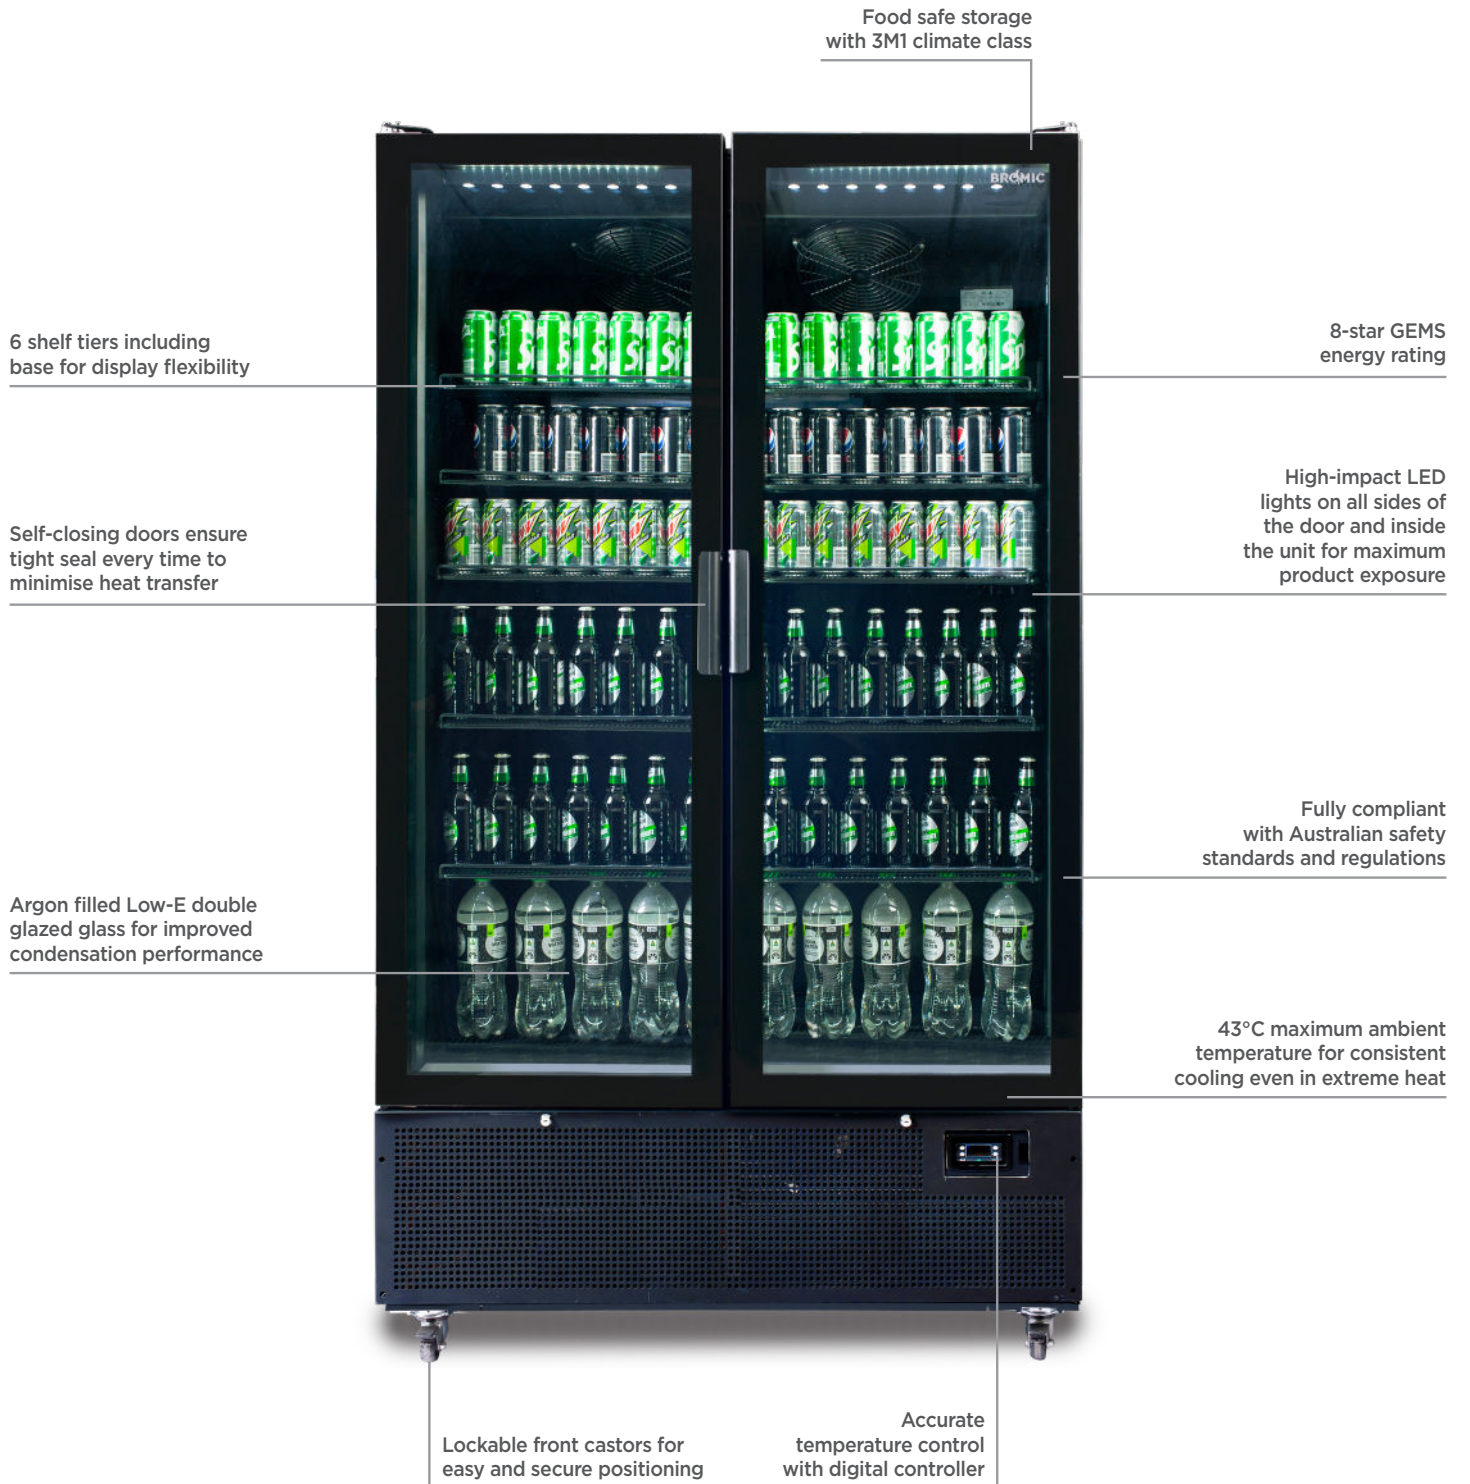

# Upright Display Fridge 1126L - 2 Door - Flat Glass

| Upright Display Fridge

# Upright Display Fridge 1126L - 2 Door - Flat Glass

| Upright Display Fridge

SPECIFICATIONS				DIMENSIONS	
Part Number	3736237	Internal Light	LED	<b>External (mm)</b>	
Volume	1126L	Colour Temp.	6500K		
Unit Weight	195kg	No. of Doors	2		
Packaged Weight	210kg	Door Type	Glass	<b>Width</b>	1200
Adjustable Temp. Range	-1 to 5°C	Door Glass Type	Double glazed Low-E Glass + Argon Gas	<b>Depth</b>	775
Max. Ambient Temp. Range	43°C	Door Shape	Flat	<b>Height</b>	2095
Climate Class	3M1	Door Style	Hinged	<b>Internal (mm)</b>	
GEMS Star Rating	8	Door Lock	Yes		
Energy Consumption	3.54 kWh/24h	Self-Closing Door	Yes		
Refrigeration Capacity	1097W	Door Swing Dimension	512mm	<b>Width</b>	1090
Refrigerant	R290	Total Depth of Door Open	1303mm	<b>Depth</b>	674
Air-Circulation	Fan Forced	No. of Shelf Tiers incl Base	6	<b>Height</b>	1500
Rated Current	5A	Shelf Type	Adjustable	<b>Packaged (mm)</b>	
Electrical Voltage	220-240V	Shelf Dimensions	1072(w) x 527(d) mm		
Frequency	50Hz	Temp. Controller	Digital		
Power Supply	Single Phase	Castors	Yes	<b>Width</b>	1240
Power Plug	1 x 10A	Colour	Black	<b>Depth</b>	790
Plug Location	Rear, bottom right	Warranty	4 Years Bromic Extra Care Warranty - Labour and Parts	<b>Height</b>	2120
Cord Length	1m				