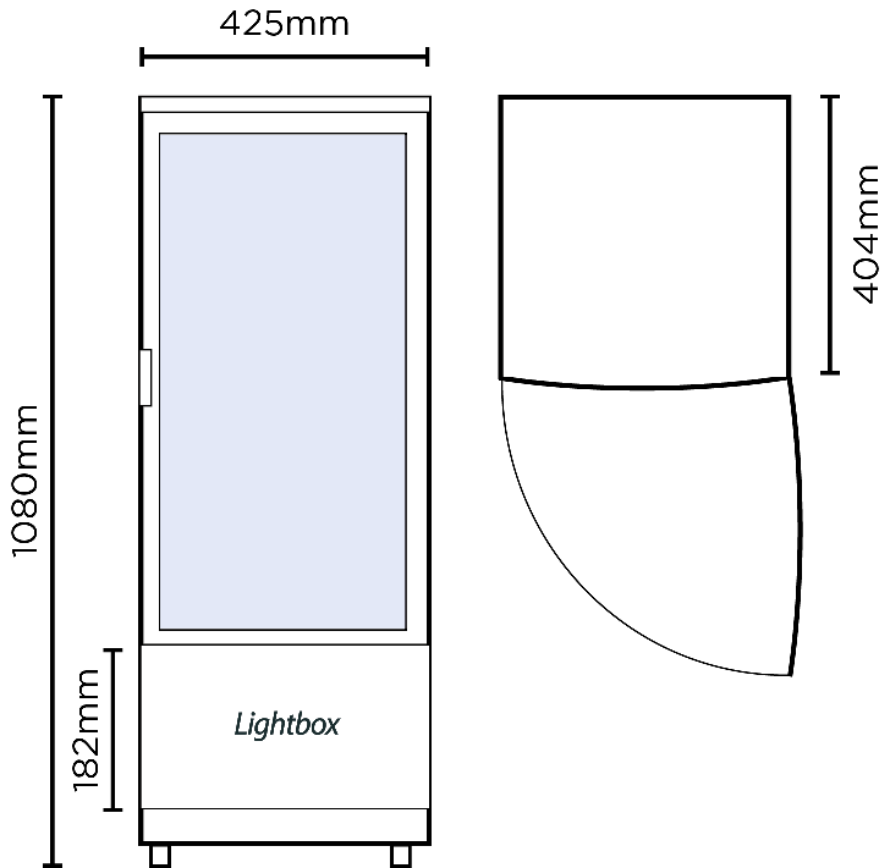

Countertop Fridge 98L - 1 Door - Curved Glass

| Countertop Merchandisers

Countertop Fridge 98L - 1 Door - Curved Glass

| Countertop Merchandisers

SPECIFICATIONS	DIMENSIONS
----------------	------------

Part Number	3735192-NR	Colour	Black	External (mm)
Volume	98L	Internal Light	LED	
Unit Weight	41kg	Display Lightbox	Yes	Width 425
Packaged Weight	46kg	No. of Doors	1	Depth 404
Adjustable Temp. Range	+2°C to +8°C	Door Type	Glass	Height 1080
Max. Ambient Temp. Range	32°C	Door Glass Type	Double Glazed	
Climate Class	4H1	Door Style	Hinged	Internal (mm)
Energy Consumption	3.262kWh/24h	Door Shape	Curved	Width 367
GEMS Star Rating	8 Stars	Door Swing Dimension	425mm	Depth 306
Refrigeration Capacity	180W	Total Depth of Door Open	811mm	Height 785
Refrigerant	R600a	Self-Closing Door	No	
Rated Current	1.2A	Door Lock	Yes	Packaged (mm)
Electrical Voltage	220-240V	No. of Shelves Incl. Base Per Door	5	Width 480
Frequency	50Hz	Shelves Type	Adjustable	Depth 450
Power Supply	Single Phase	Temp. Controller	Digital	Height 1135
Power Plug	1 x 10A	Castors	Feet included	
Plug Location	Rear, Bottom Right	Warranty	2 Years, Parts & Labour Bromic Extra Care	