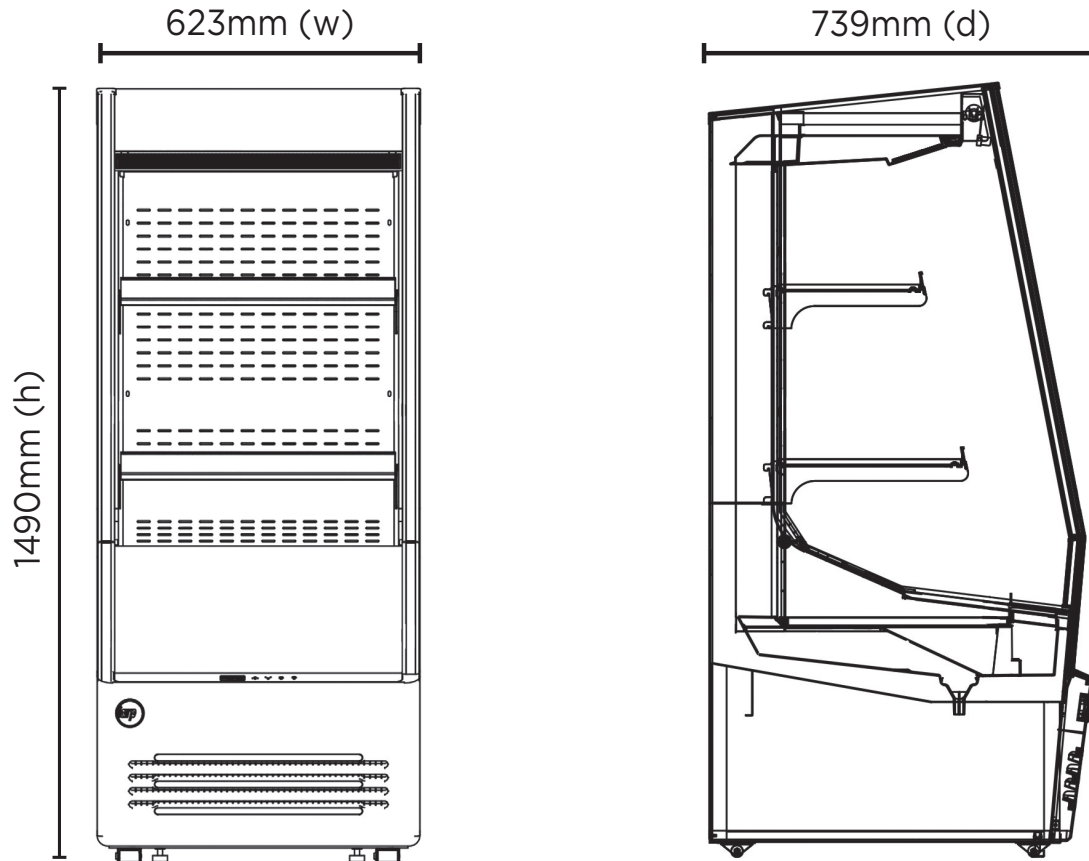

## Joy30 Lite | Joy30 Lite 163L Open Display

### SPECIFICATIONS

Part Number	3736206
Capacity	163L
Temp. Range (°C)	+1 to +5°C
Max. Ambient Temp. (°C)	25°C
Refrigeration Capacity	590W
Current	3.1A
Gross Weight	112kg
Packaged Dimensions	660 x 1615 x 790 mm
Refrigerant	R290
Plug Supplied	Yes, 1 x 10A
Plug Location	Rear, lower left side
Main Light	LED
Air Curtain	Yes
Temp. Controller	Electronic
Castor	Yes
No. of Shelves Incl. Base	3
Shelves Dimensions	527(w) x 432.5(d), 527(w) x 342(d), 527(w) x 262(d)
Colour	White
Warranty	1 Year Parts & Labour
Warranty Service	Bromic Extra Care

### DIMENSIONS

External (mm)	
Width	623
Depth	739
Height	1490
Internal (mm)	
Width	554
Depth	585
Height	870